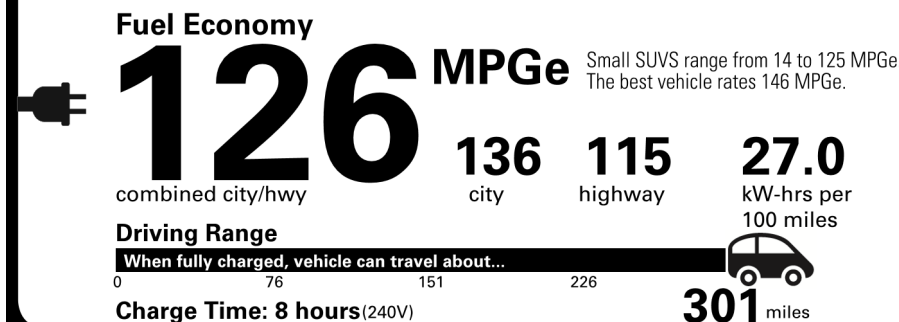

See Lexus.com/RZ for more details.

INSTALLED OPTIONS

BASE MANUFACTURER'S SUGGESTED RETAIL PRICE

\$48,200.00

- ** Cold Area Package: Headlamp Washers, Windshield Wiper De-Icer, Front Radiant Heater 375.00
- ** Convenience Package: Traffic Jam Assist (Requires Drive Connect Subscription; 3-Year Trial Included. 4G Network Dependent.), Advanced Park with Remote Park 1,100.00
- ** Premium Paint 500.00
- ** SiriusXM(R) 33mo. added to std 3mo. trial 350.00
- ** Cargo Net, Carpet Cargo Mat w/ Storage, Key Gloves 439.00

Not Original - Copy

Created on 2025-11-10 11:23:24 (UTC)

EPA DOT Fuel Economy and Environment

You save \$5,000 in fuel costs over 5 years compared to the average new vehicle.

Annual fuel COST

\$700

Fuel Economy & Greenhouse Gas Rating (tailpipe only) Smog Rating (tailpipe only)