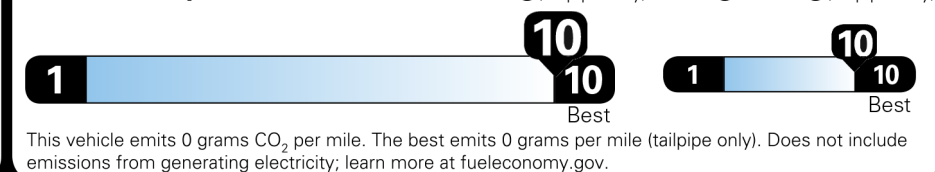

Not Original - Copy

Created on 2025-11-10 11:23:24 (UTC)

EPA DOT Fuel Economy and Environment

You save \$5,000 in fuel costs over 5 years compared to the average new vehicle.

Annual fuel COST

\$700

Fuel Economy & Greenhouse Gas Rating (tailpipe only) Smog Rating (tailpipe only)