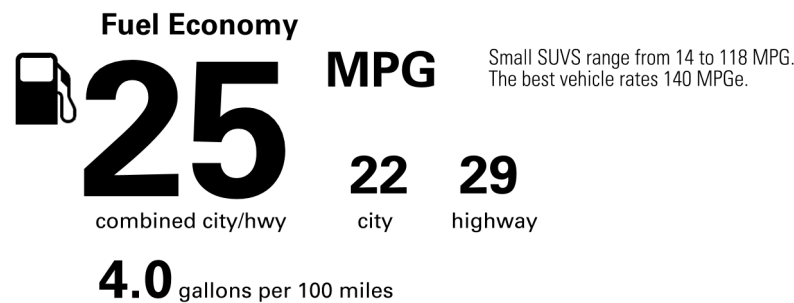

Not Original - Copy

Created on 2025-05-27 13:20:48 (UTC)

EPA DOT Fuel Economy and Environment

Gasoline Vehicle

You spend \$3,250

more in fuel costs over 5 years

compared to the average new vehicle.

Annual fuel COST