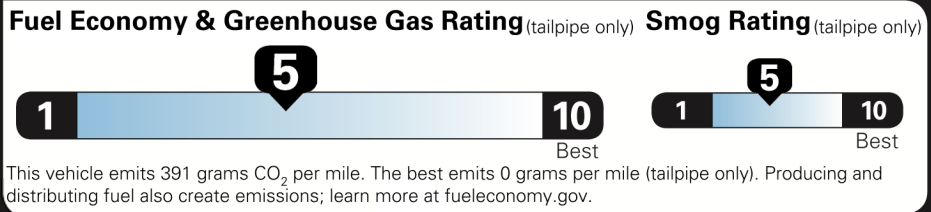

You spend $1,250
more in fuel costs over 5 years compared to the average new vehicle.

Annual fuel cost $1,750