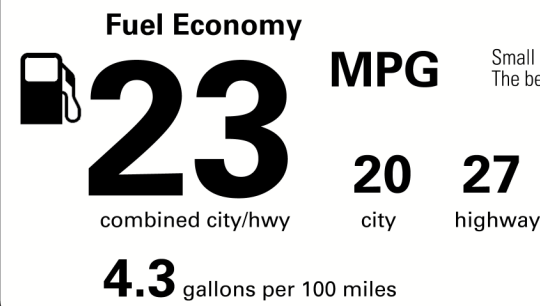

\$45,070.00

Not Original - Copy

Created on 2020-12-22 16:13:19 (UTC)

EPA DOT Fuel Economy and Environment

Gasoline Vehicle

You spend \$1,250
 more in fuel costs over 5 years compared to the average new vehicle.

Annual fuel cost \$1,750

Actual results will vary for many reasons, including driving conditions and how you drive and maintain your vehicle. The average new vehicle gets 27 MPG and costs \$7,500 to fuel over 5 years. Cost estimates are based on 15,000 miles per year at \$2.70 per gallon. MPGe is miles per gasoline gallon equivalent. Vehicle emissions are a significant cause of climate change and smog.