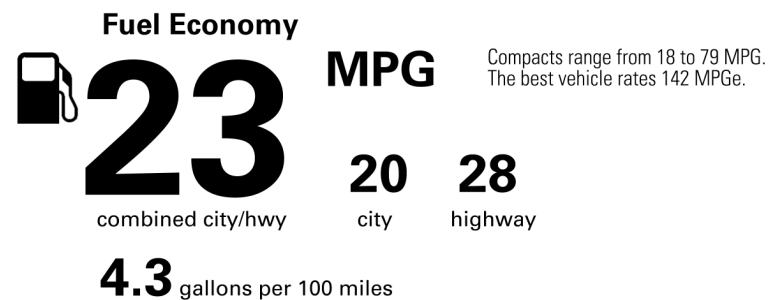

INSTALLED OPTIONS

MANUFACTURER'S SUGGESTED RETAIL PRICE

\$43,200.00

- ** Panoramic View Monitor, Intuitive Parking Assist with Auto Braking and Rear Cross-Traffic Braking 1,365.00
- ** F SPORT Dynamic Handling Package: 19-in Matte Black BBS Wheels, Drive Mode Select with Sport S/S+ and Custom Modes, Adaptive Variable Suspension, Torsen Limited Slip Rear Differential, Ash Heated Wood Trimmed Steering Wheel and Interior Trim, SmartAccess Card Key, Carbon Fiber Rear Spoiler 4,200.00
- ** Triple Beam LED Headlamps 1,250.00
- ** Navigation/Mark Levinson Audio Package: Navigation System with 10.3-in Touchscreen Multimedia Display, Lexus Enform Dynamic Navigation, Dynamic Voice Command, Lexus Enform Destination Assist, and Mark Levinson 17-speaker, 1,800 Watt Premium Surround Sound Audio System 2,750.00
- ** Premium Paint 500.00
- ** Power Tilt-and-Slide Moonroof 1,100.00
- ** All Weather Floor Liner and Trunk Tray 295.00
- ** Trunk Mat/Cargo Net/Whl Locks/Rr Bumper 405.00

Not Original Copy

Created on 2022-04-23 15:56:56 (UTC)

EPA DOT Fuel Economy and Environment

Gasoline Vehicle

You spend \$3,000 more in fuel costs over 5 years compared to the average new vehicle.

Annual fuel cost \$1,900