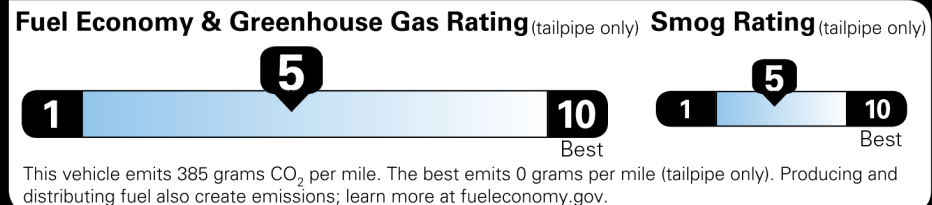

Not Original Copy

Created on 2022-04-23 15:56:56 (UTC)

EPA DOT Fuel Economy and Environment

Gasoline Vehicle

You spend \$3,000 more in fuel costs over 5 years compared to the average new vehicle.

Annual fuel cost \$1,900