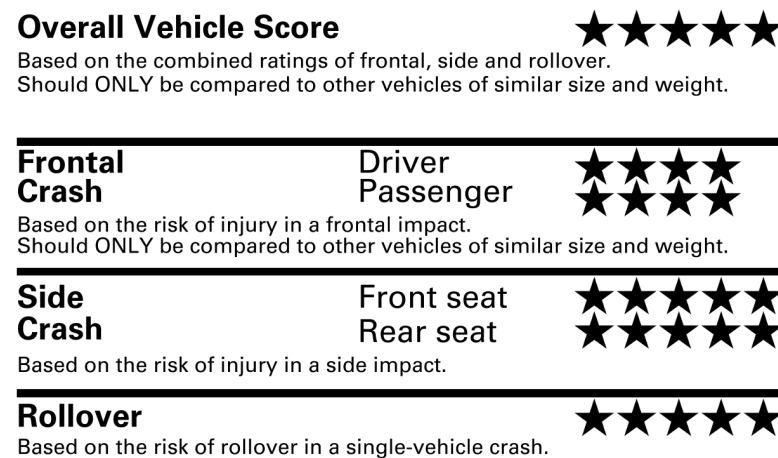

GOVERNMENT 5-STAR SAFETY RATINGS

Star ratings range from 1 to 5 stars (★★★★★) with 5 being the highest.
Source: National Highway Traffic Safety Administration (NHTSA)
www.safercar.gov or 1-888-327-4236

SUB-TOTAL $55,065.00
DELIVERY, PROCESSING AND HANDLING FEE 1,075.00
TOTAL **$56,140.00**

APPLICABLE FEDERAL TAXES NOT INCLUDED

Manufacturer's suggested retail price includes manufacturer's recommended pre-delivery service.
License and title fees, state, local and applicable federal taxes, and dealer installed options and accessories are not included in the manufacturer's suggested retail price.
LEXUS NEW VEHICLE LIMITED WARRANTY
* 4YR / 50000 mile basic coverage
* 6YR / 70000 mile powertrain coverage
* 6YR / Unlimited mile corrosion perforation warranty
See your Warranty and Services Guide for details.
LEXUS IS PLEASED TO OFFER THE FOLLOWING OWNER SUPPORT PACKAGE WITH EACH NEW LEXUS
* 24 hour, 365 day/yr. roadside assistance plan
* Complimentary 1st and 2nd scheduled maintenance services
* Lodging for emergency breakdown 100 miles from home
An extended service contract may be available for this vehicle. Ask dealer for details.

LML1E2N1S0F0W0

113B99 665 DL34 GRB14 L008