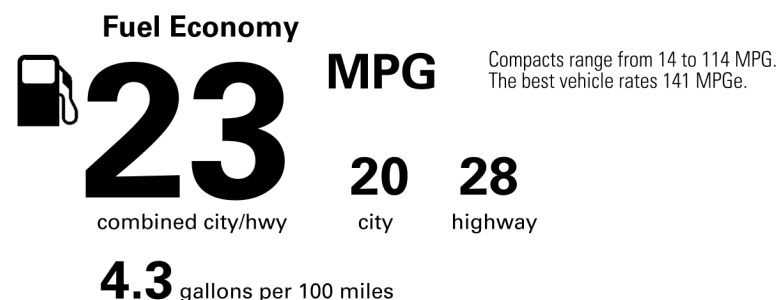

MANUFACTURER'S SUGGESTED RETAIL PRICE

- ** Intuitive Parking Assist with Auto Braking and Rear Cross-Traffic Braking 565.00
- ** Navigation/Mark Levinson Audio Package: Navigation System with 10.3-in Touchscreen Multimedia Display, Lexus Enform Dynamic Navigation (3-Year Trial Included), Dynamic Voice Command (10-Year Trial Included), Lexus Enform Destination Assist (3-Year Trial Included), and Mark Levinson 17-speaker, 1,800 Watt Premium Surround Sound Audio System 2,750.00
- ** Power Tilt-and-Slide Moonroof 1,100.00
- ** Trunk Mat/Cargo Net/Whl Locks/Rr Bumper 390.00

\$42,950.00

Created on 2021-05-05 18:06:57 (UTC)

EPA DOT Fuel Economy and Environment

Gasoline Vehicle

You spend \$3,000 more in fuel costs over 5 years compared to the average new vehicle.

Annual fuel cost \$2,100