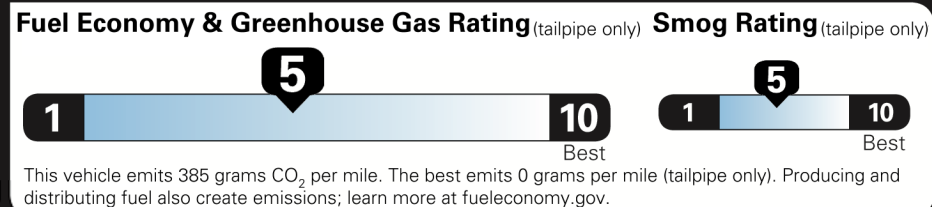

\$42,950.00

Created on 2021-05-05 18:06:57 (UTC)

EPA DOT Fuel Economy and Environment

Gasoline Vehicle

You spend \$3,000 more in fuel costs over 5 years compared to the average new vehicle.

Annual fuel cost \$2,100