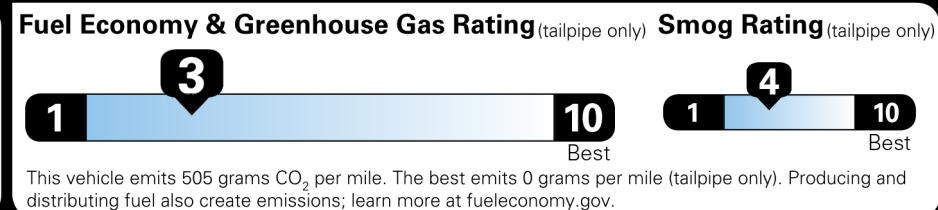

Not Original - Copy

Created on 2026-03-31 10:09:29 (UTC)

EPA DOT Fuel Economy and Environment

Gasoline Vehicle

You spend \$9,750 more in fuel costs over 5 years compared to the average new vehicle.

Annual fuel cost \$3,650