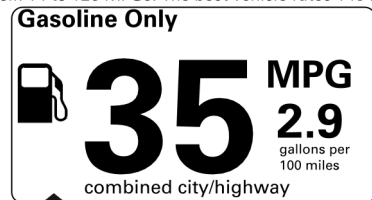

Not Original Copy

Created on 2026-05-04 17:30:03 (UTC)

EPA DOT Fuel Economy and Environment

Plug-In Hybrid Vehicle Electricity-Gasoline

Fuel Economy Small SUVs range from 14 to 125 MPGe. The best vehicle rates 146 MPGe.