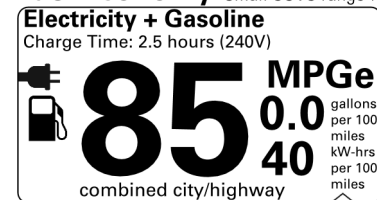

See Lexus.com/RX for details

INSTALLED OPTIONS

BASE MANUFACTURER'S SUGGESTED RETAIL PRICE

\$71,860.00

- ** Convenience Package: Panoramic View Monitor; Traffic Jam Assist (Requires Drive Connect Subscription; 3-Year Trial Included. 4G Network Dependent.) 1,420.00
- ** Mark Levinson(R) Premium Audio System 1,160.00
- ** Advanced Park with Remote Park 480.00
- ** Power Rear Door with Kick Sensor 150.00
- ** Premium Paint 500.00
- ** Technology Package: Digital Rearview Mirror; Digital Key (Requires Remote Connect Subscription; 3-Year Trial Included. 4G Network Dependent.) 575.00
- ** All Weather Floor Liners & All Weather Cargo Mat 360.00
- ** Multimedia Screen Protector - Glass 109.00
- ** Key Glove 25.00
- ** Mudguards 170.00

Not Original Copy

Created on 2026-05-04 17:30:03 (UTC)

EPA DOT Fuel Economy and Environment

Plug-In Hybrid Vehicle Electricity-Gasoline

Fuel Economy Small SUVs range from 14 to 125 MPGe. The best vehicle rates 146 MPGe.

You save \$2,000
 in fuel costs over 5 years compared to the average new vehicle.

Annual fuel cost \$1,300

Actual results will vary for many reasons, including driving conditions and how you drive and maintain your vehicle. The average new vehicle gets 29 MPG and costs \$8,500 to fuel over 5 years. Cost estimates are based on 15,000 miles per year at \$4.15 per gallon and \$0.17 per kW-hr. This is a dual fueled automobile. MPGe is miles per gasoline gallon equivalent. Vehicle emissions are a significant cause of climate change and smog.