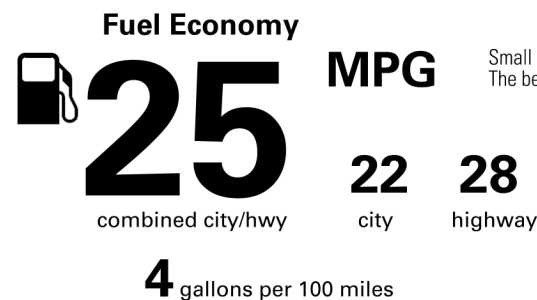

\$37,610.00

Not Original - Copy

Created on 2021-07-07 16:54:26 (UTC)

EPA DOT Fuel Economy and Environment

Gasoline Vehicle

Small SUVs range from 16 to 125 MPG. The best vehicle rates 141 MPGe.

You spend \$2,250 more in fuel costs over 5 years compared to the average new vehicle.