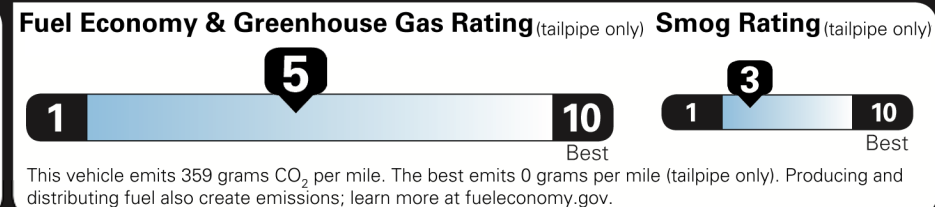

Actual results will vary for many reasons, including driving conditions and how you drive and maintain your vehicle. The average new vehicle gets 27 MPG and costs $7,500 to fuel over 5 years. Cost estimates are based on 15,000 miles per year at $3.25 per gallon. MPGe is miles per gasoline gallon equivalent. Vehicle emissions are a significant cause of climate change and smog.

fueleconomy.gov

Calculate personalized estimates and compare vehicles

GOVERNMENT 5-STAR SAFETY RATINGS

Overall Vehicle Score ★★★★★

Based on the combined ratings of frontal, side and rollover. Should ONLY be compared to other vehicles of similar size and weight.

Frontal Crash Driver Passenger ★★★★★

Based on the risk of injury in a frontal impact. Should ONLY be compared to other vehicles of similar size and weight.

Side Crash Front seat Rear seat ★★★★★

Based on the risk of injury in a side impact.

Rollover ★★★★★

Based on the risk of rollover in a single-vehicle crash.

Star ratings range from 1 to 5 stars (★★★★★) with 5 being the highest.

Source: National Highway Traffic Safety Administration (NHTSA)

www.safercar.gov or 1-888-327-4236

SUB-TOTAL **$43,735.00**
DELIVERY, PROCESSING AND HANDLING FEE **1,025.00**
TOTAL **$44,760.00**

APPLICABLE FEDERAL TAXES NOT INCLUDED

Manufacturer's suggested retail price includes manufacturer's recommended pre-delivery service.
License and title fees, state, local and applicable federal taxes, and dealer installed options and accessories are not included in the manufacturer's suggested retail price.
LEXUS NEW VEHICLE LIMITED WARRANTY
* 4YR / 50000 mile basic coverage
* 6YR / 70000 mile powertrain coverage
* 6YR / Unlimited mile corrosion perforation warranty
See your Warranty and Services Guide for details.
LEXUS IS PLEASED TO OFFER THE FOLLOWING OWNER SUPPORT PACKAGE WITH EACH NEW LEXUS
* 24 hour, 365 day/yr. roadside assistance plan
* Complimentary 1st and 2nd scheduled maintenance services
* Lodging for emergency breakdown 100 miles from home
An extended service contact may be available for this vehicle. Ask dealer for details

LML1E2N1S0F0W0

188D51 401 DL34 L092