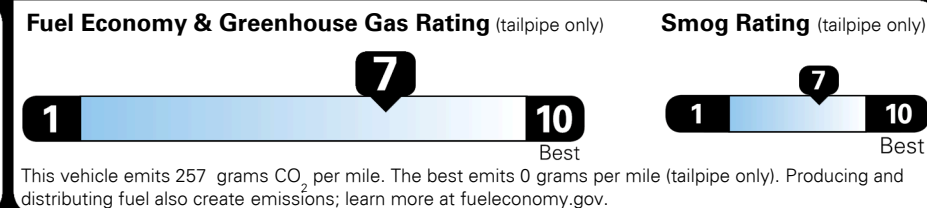

Manufacturer's Suggested Retail Price: **$23,575.00**

ADDED FEATURES:
*Carpeted Floor Mats $210.00
*Cargo Net $55.00
*Cargo Tray $120.00
*Alloy Door Sills $180.00

Inland Freight & Handling : $1,150.00
Total Price : $25,290.00

EPA DOT Fuel Economy and Environment

Gasoline Vehicle

Fuel Economy
34 MPG
combined city/hwy
2.9 gallons per 100 miles

Midsized Cars range from 15 to 140 MPG. The best vehicle rates 140 MPGe.

31 city
40 highway

You save $1,750
in fuel costs over 5 years compared to the average new vehicle.

Annual fuel cost $1,600

Actual results will vary for many reasons, including driving conditions and how you drive and maintain your vehicle. The average new vehicle gets 28 MPG and costs $9,750 to fuel over 5 years. Cost estimates are based on 15,000 miles per year at $ 3.60 per gallon. MPGe is miles per gasoline gallon equivalent. Vehicle emissions are a significant cause of climate change and smog.

fueleconomy.gov

Calculate personalized estimates and compare vehicles

Manufacturer's suggested retail price includes manufacturer's recommended pre-delivery service. Gasoline license and title fees state and local taxes and dealer installed options and accessories are not included in the manufacturer's suggested retail price. This label has been affixed to this vehicle by Hyundai Motor America, pursuant to the requirements of 15 U.S.C. 1231 et seq. which prohibits its removal or alteration prior to delivery to the ultimate purchaser.

PARTS CONTENT INFORMATION FOR VEHICLE IN THIS CARLINE:
U.S./CANADIAN PARTS CONTENT: 1 %
MAJOR SOURCES OF FOREIGN PARTS CONTENT: KOREA: 95 %

Note: Parts content does not include final assembly, distribution, or other non-parts costs.

FOR THIS VEHICLE:
FINAL ASSEMBLY POINT: ULSAN, KOREA
COUNTRY OF ORIGIN:
ENGINE: KOREA
TRANSMISSION: KOREA